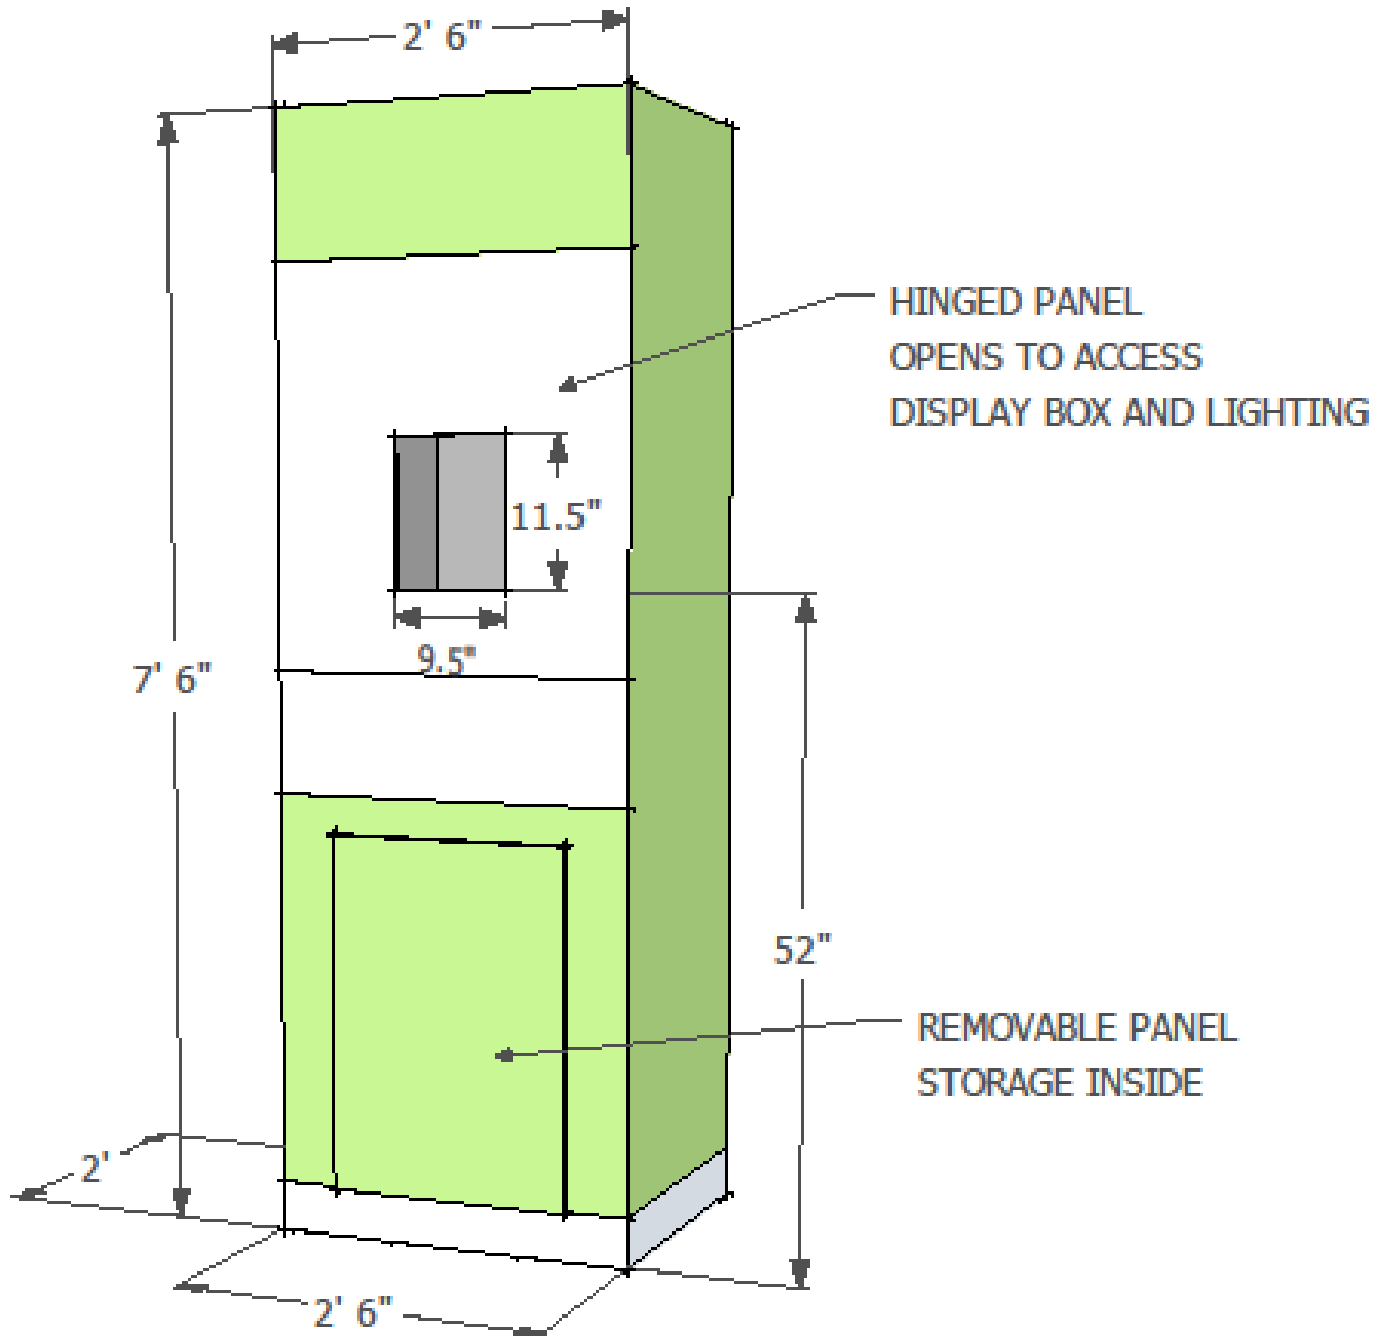

Not to scale

SMALL NICHE DISPLAY BOX  
10" w x 8" d x 28" h interior dimensions