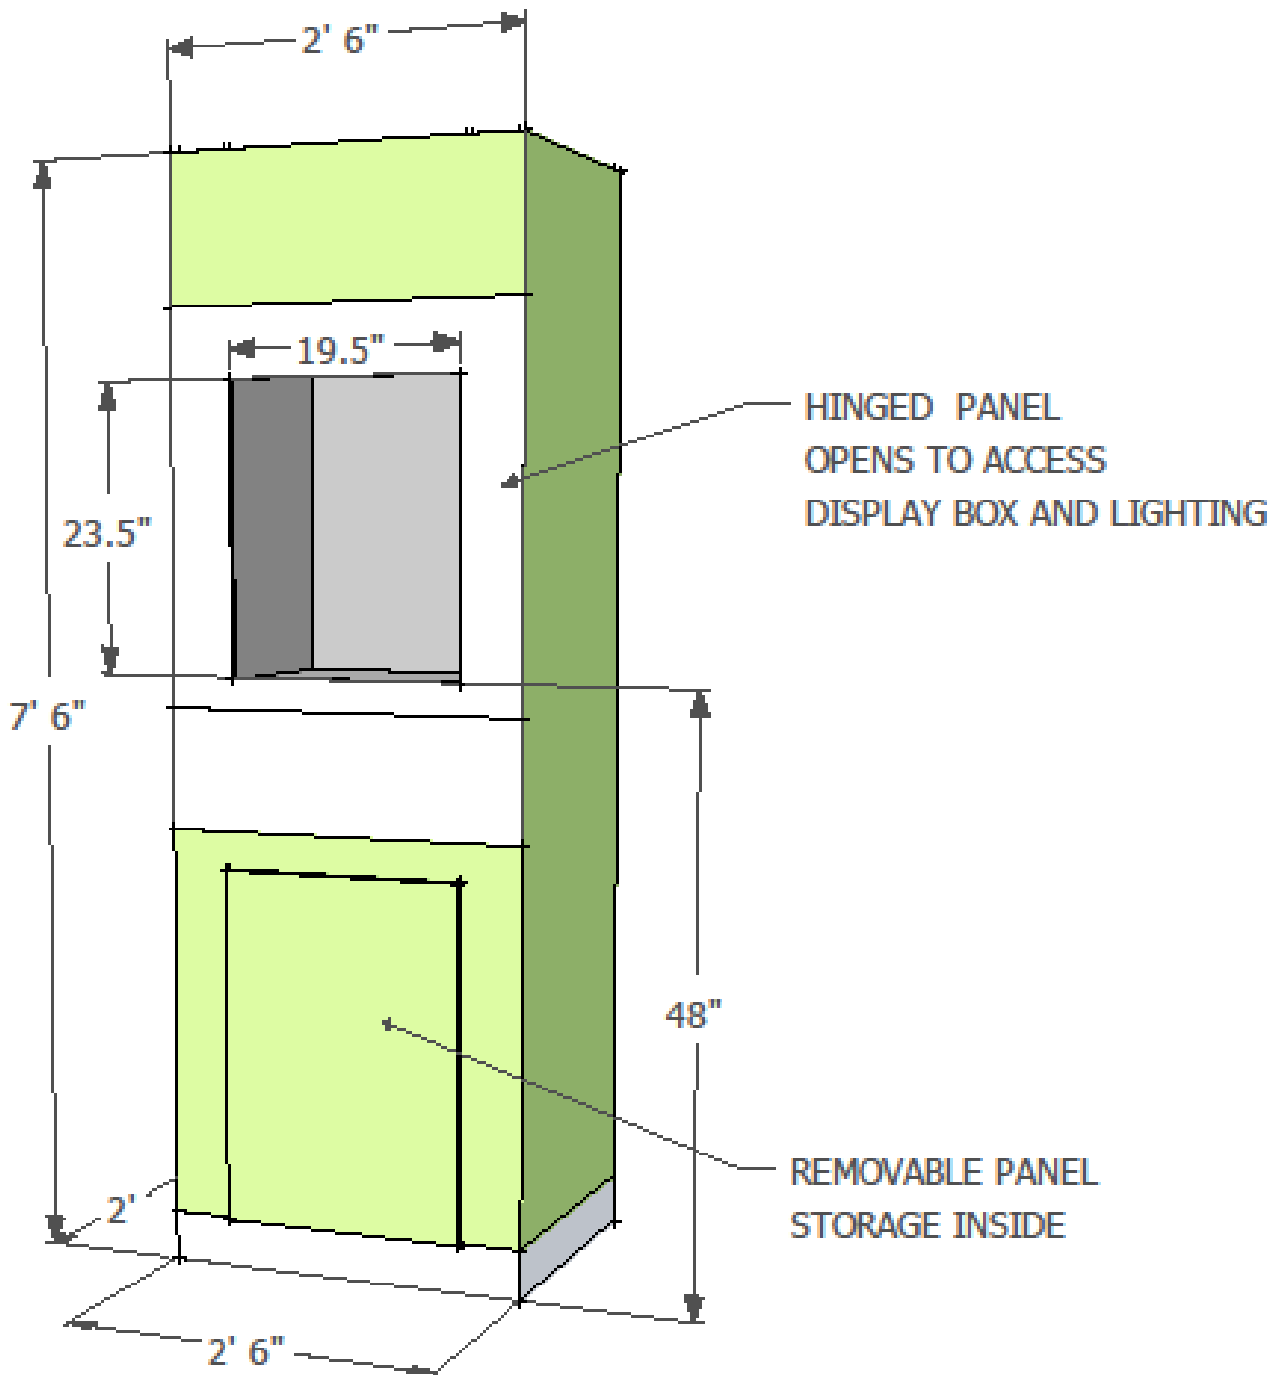

Not to scale

MEDIUM NICHE DISPLAY BOX
20"w x 16'd x 40"h interior dimensions